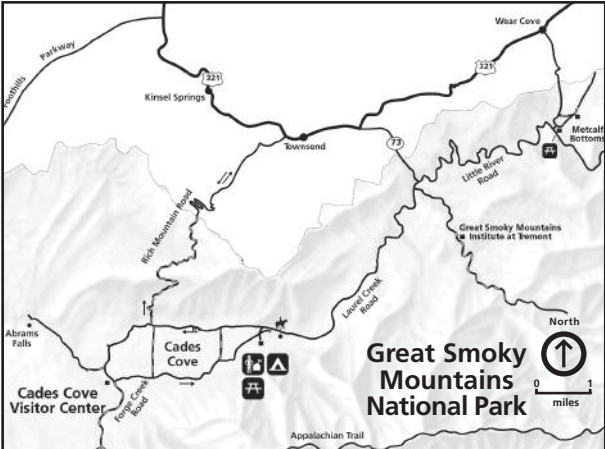

Cades Cove Campground Map

Ranger Station		Hiking Trail		Camp Store/Bike Rental	
Restrooms		Parking		Amphitheater	
Interpretive Trail		Horse Trail		Trailer/Sanitary Station	
Campground		Picnic Area		Disability Access	
Telephone		Riding Stable			

A food storage box, intended for use by motorcyclists and others without a hardsided vehicle, is located near site C42. Accessible sites are A1-5, B33, C12, C31, C48, C50 and C57.

Generator use is prohibited in C-Section from May 15 through October 31.

NORTH

Funding Provided by
Great Smoky Mountains Association

Rev. 2/11