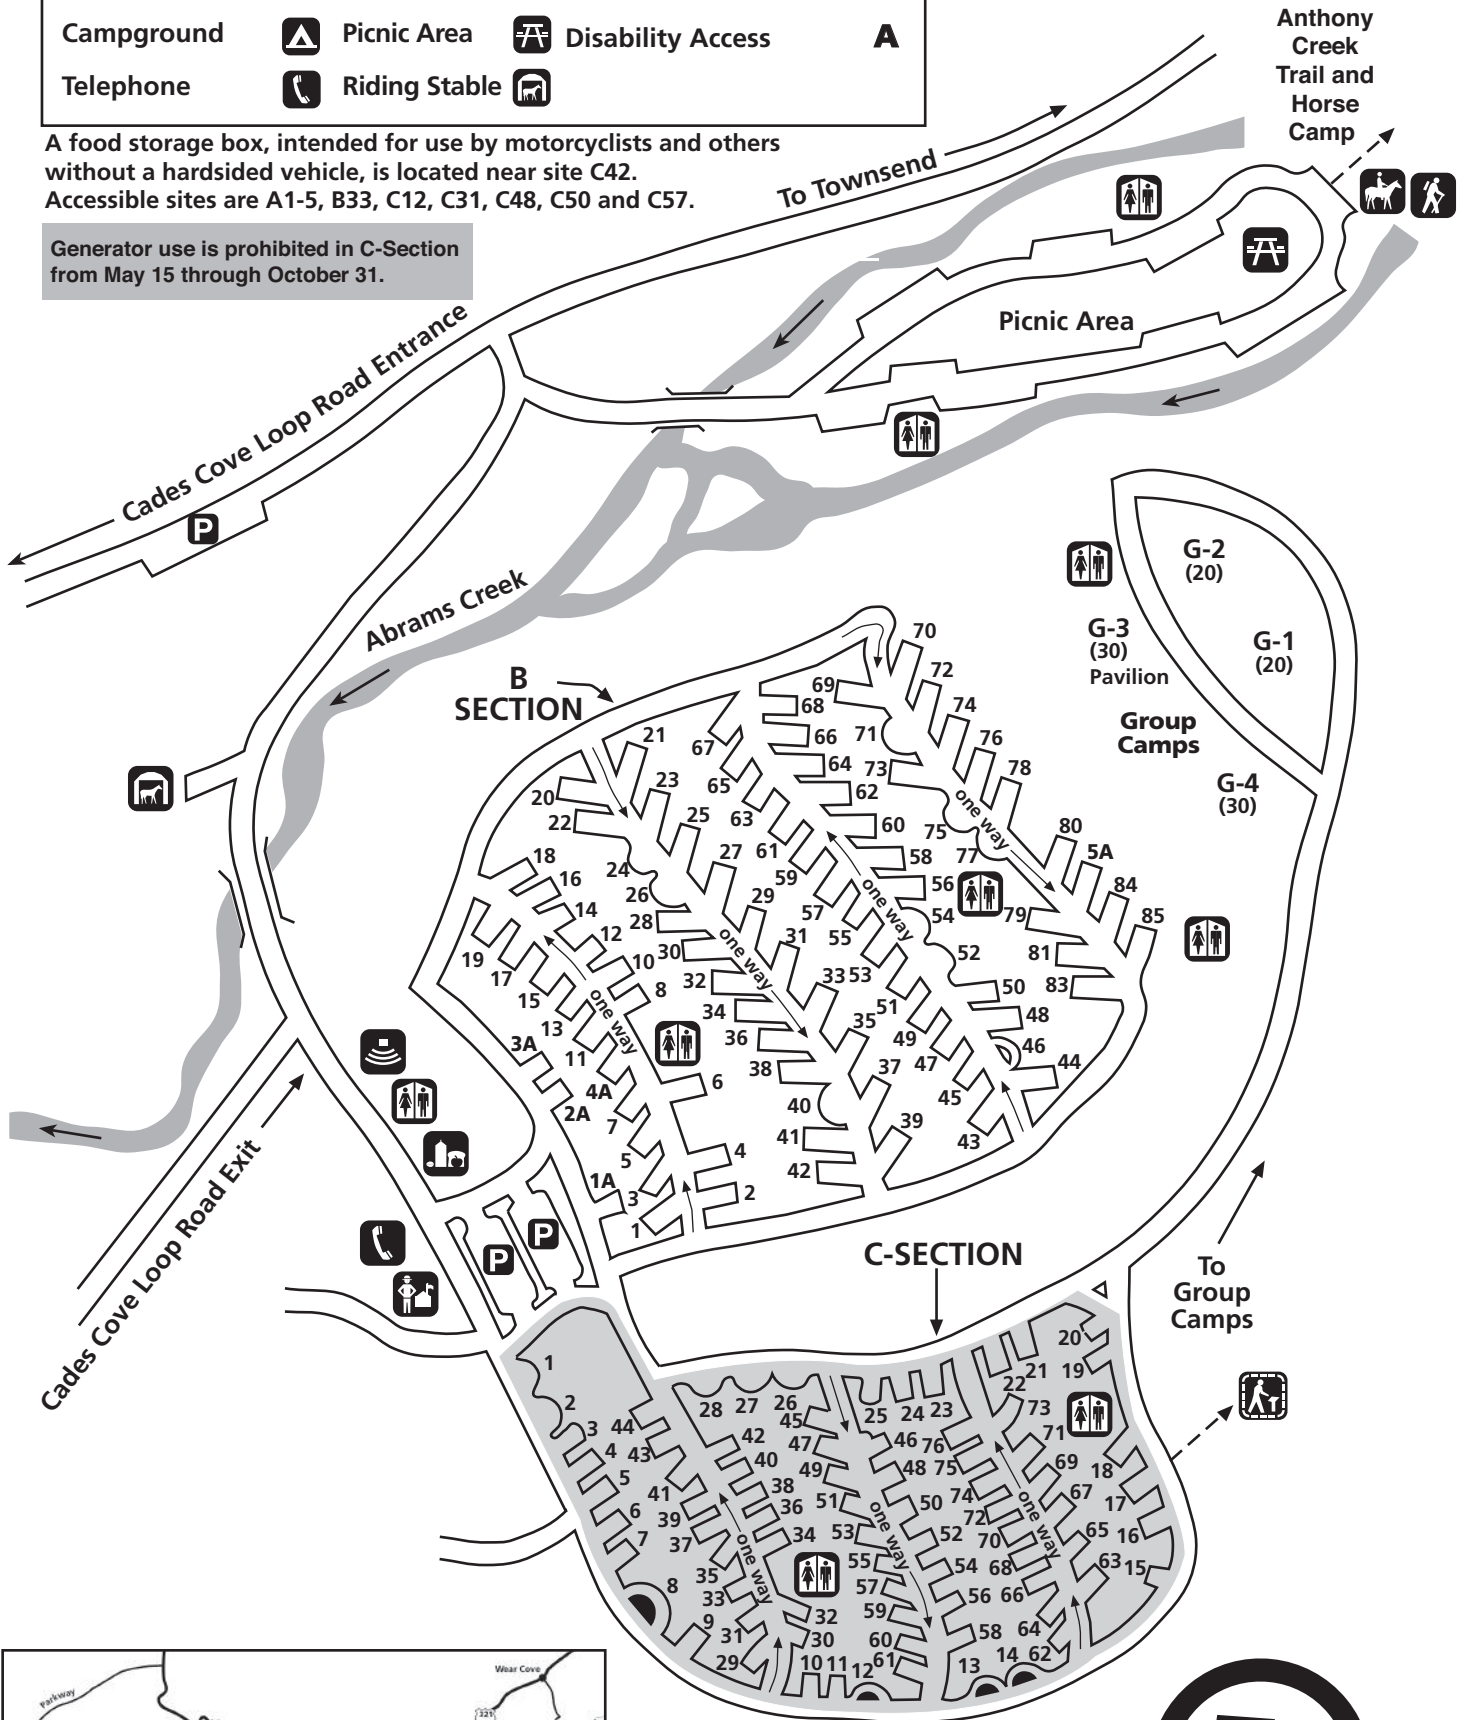

# Cades Cove Campground Map

Ranger Station		Hiking Trail		Camp Store/Bike Rental	
Restrooms		Parking		Amphitheater	
Interpretive Trail		Horse Trail		Trailer/Sanitary Station	
Campground		Picnic Area		Disability Access	
Telephone		Riding Stable			

A food storage box, intended for use by motorcyclists and others without a hardsided vehicle, is located near site C42. Accessible sites are A1-5, B33, C12, C31, C48, C50 and C57.

Generator use is prohibited in C-Section from May 15 through October 31.