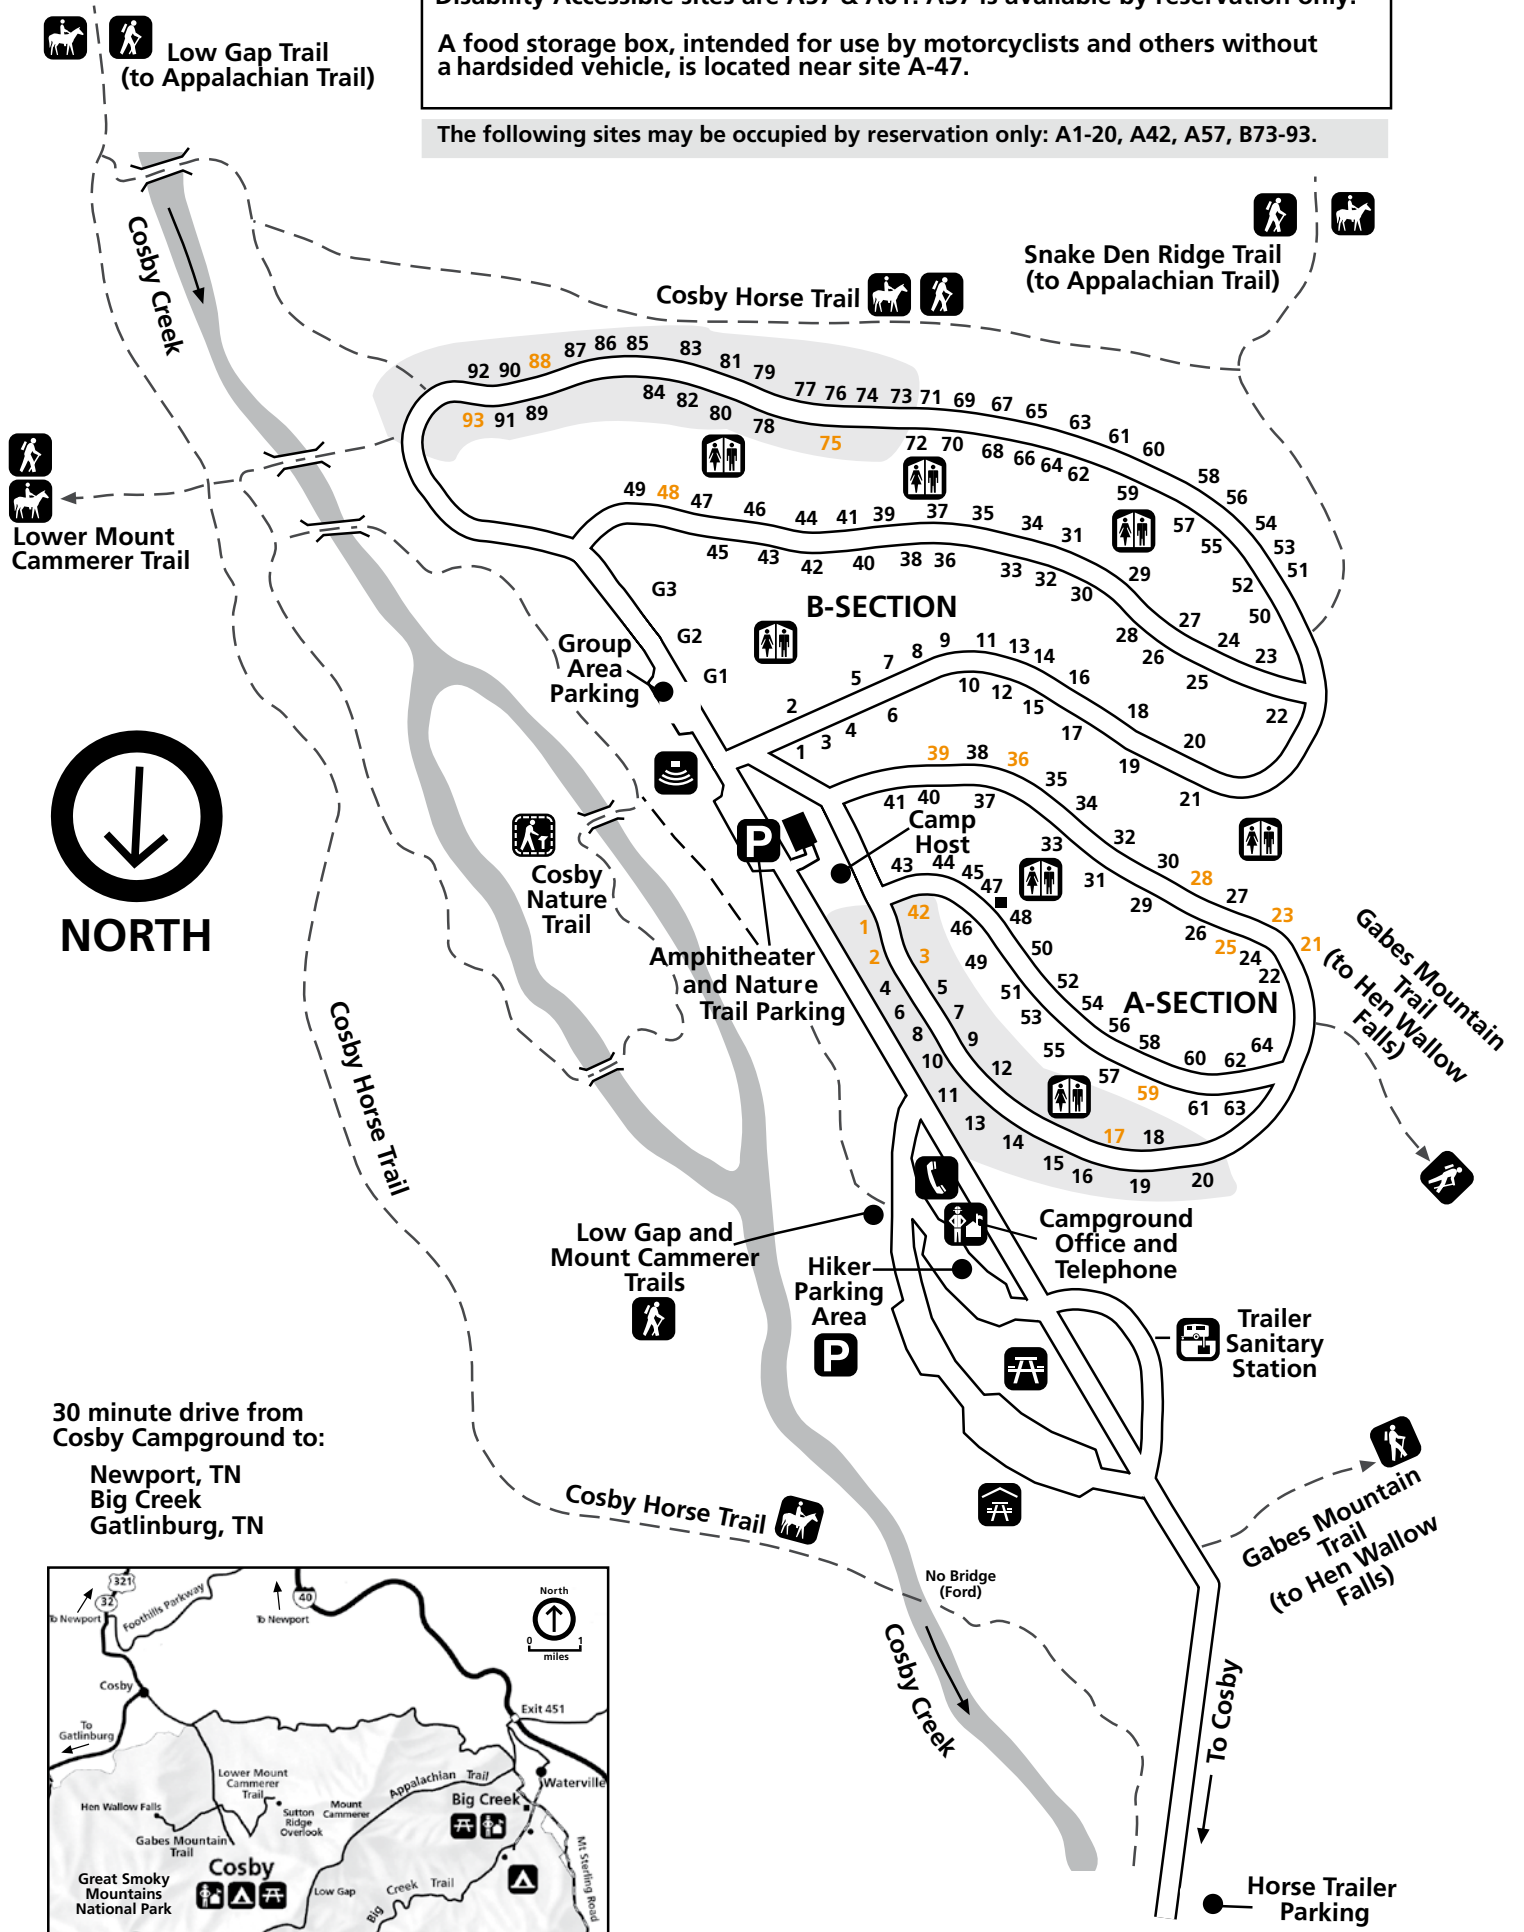

Cosby Campground Map

- | | | |
|--------------------|--------------|--------------------------|
| Ranger Station | Hiking Trail | Telephone |
| Restrooms | Parking | Amphitheater |
| Interpretive Trail | Horse Trail | Trailer/Sanitary Station |
| Campground | Picnic Area | Picnic Shelter |
| RVs only | | |

Disability Accessible sites are A57 & A61. A57 is available by reservation only.
 A food storage box, intended for use by motorcyclists and others without a hardsided vehicle, is located near site A-47.

The following sites may be occupied by reservation only: A1-20, A42, A57, B73-93.

30 minute drive from Cosby Campground to:

- Newport, TN
- Big Creek
- Gatlinburg, TN